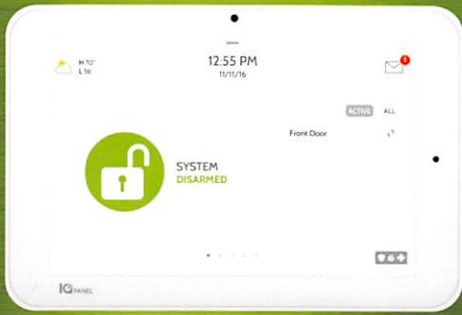

S-LINE

ENCRYPTED 319.5

IQ PANEL 2

QS9201-1200-840 (Verizon LTE)
 QS9202-1200-840 (AT&T LTE)
 QS9207-1200-124 (Telus)

IQ REMOTE

QW9103-840

IQ KIT 2 CLASSIC

QK9201-ADOC-840 (Verizon LTE)
 QK9202-ADOC-840 (AT&T LTE)
 QK9207-ADOC-124 (Telus)

IQ PANEL 2+

LIVE CAMERAS
ON SCREEN

LIVE ANSWER
ON SCREEN

EASY INSTALL
WIZARD

PowerG

2-WAY
ENCRYPTION

NEW!

PowerG
S-LINE
ENCRYPTED
Interlogix